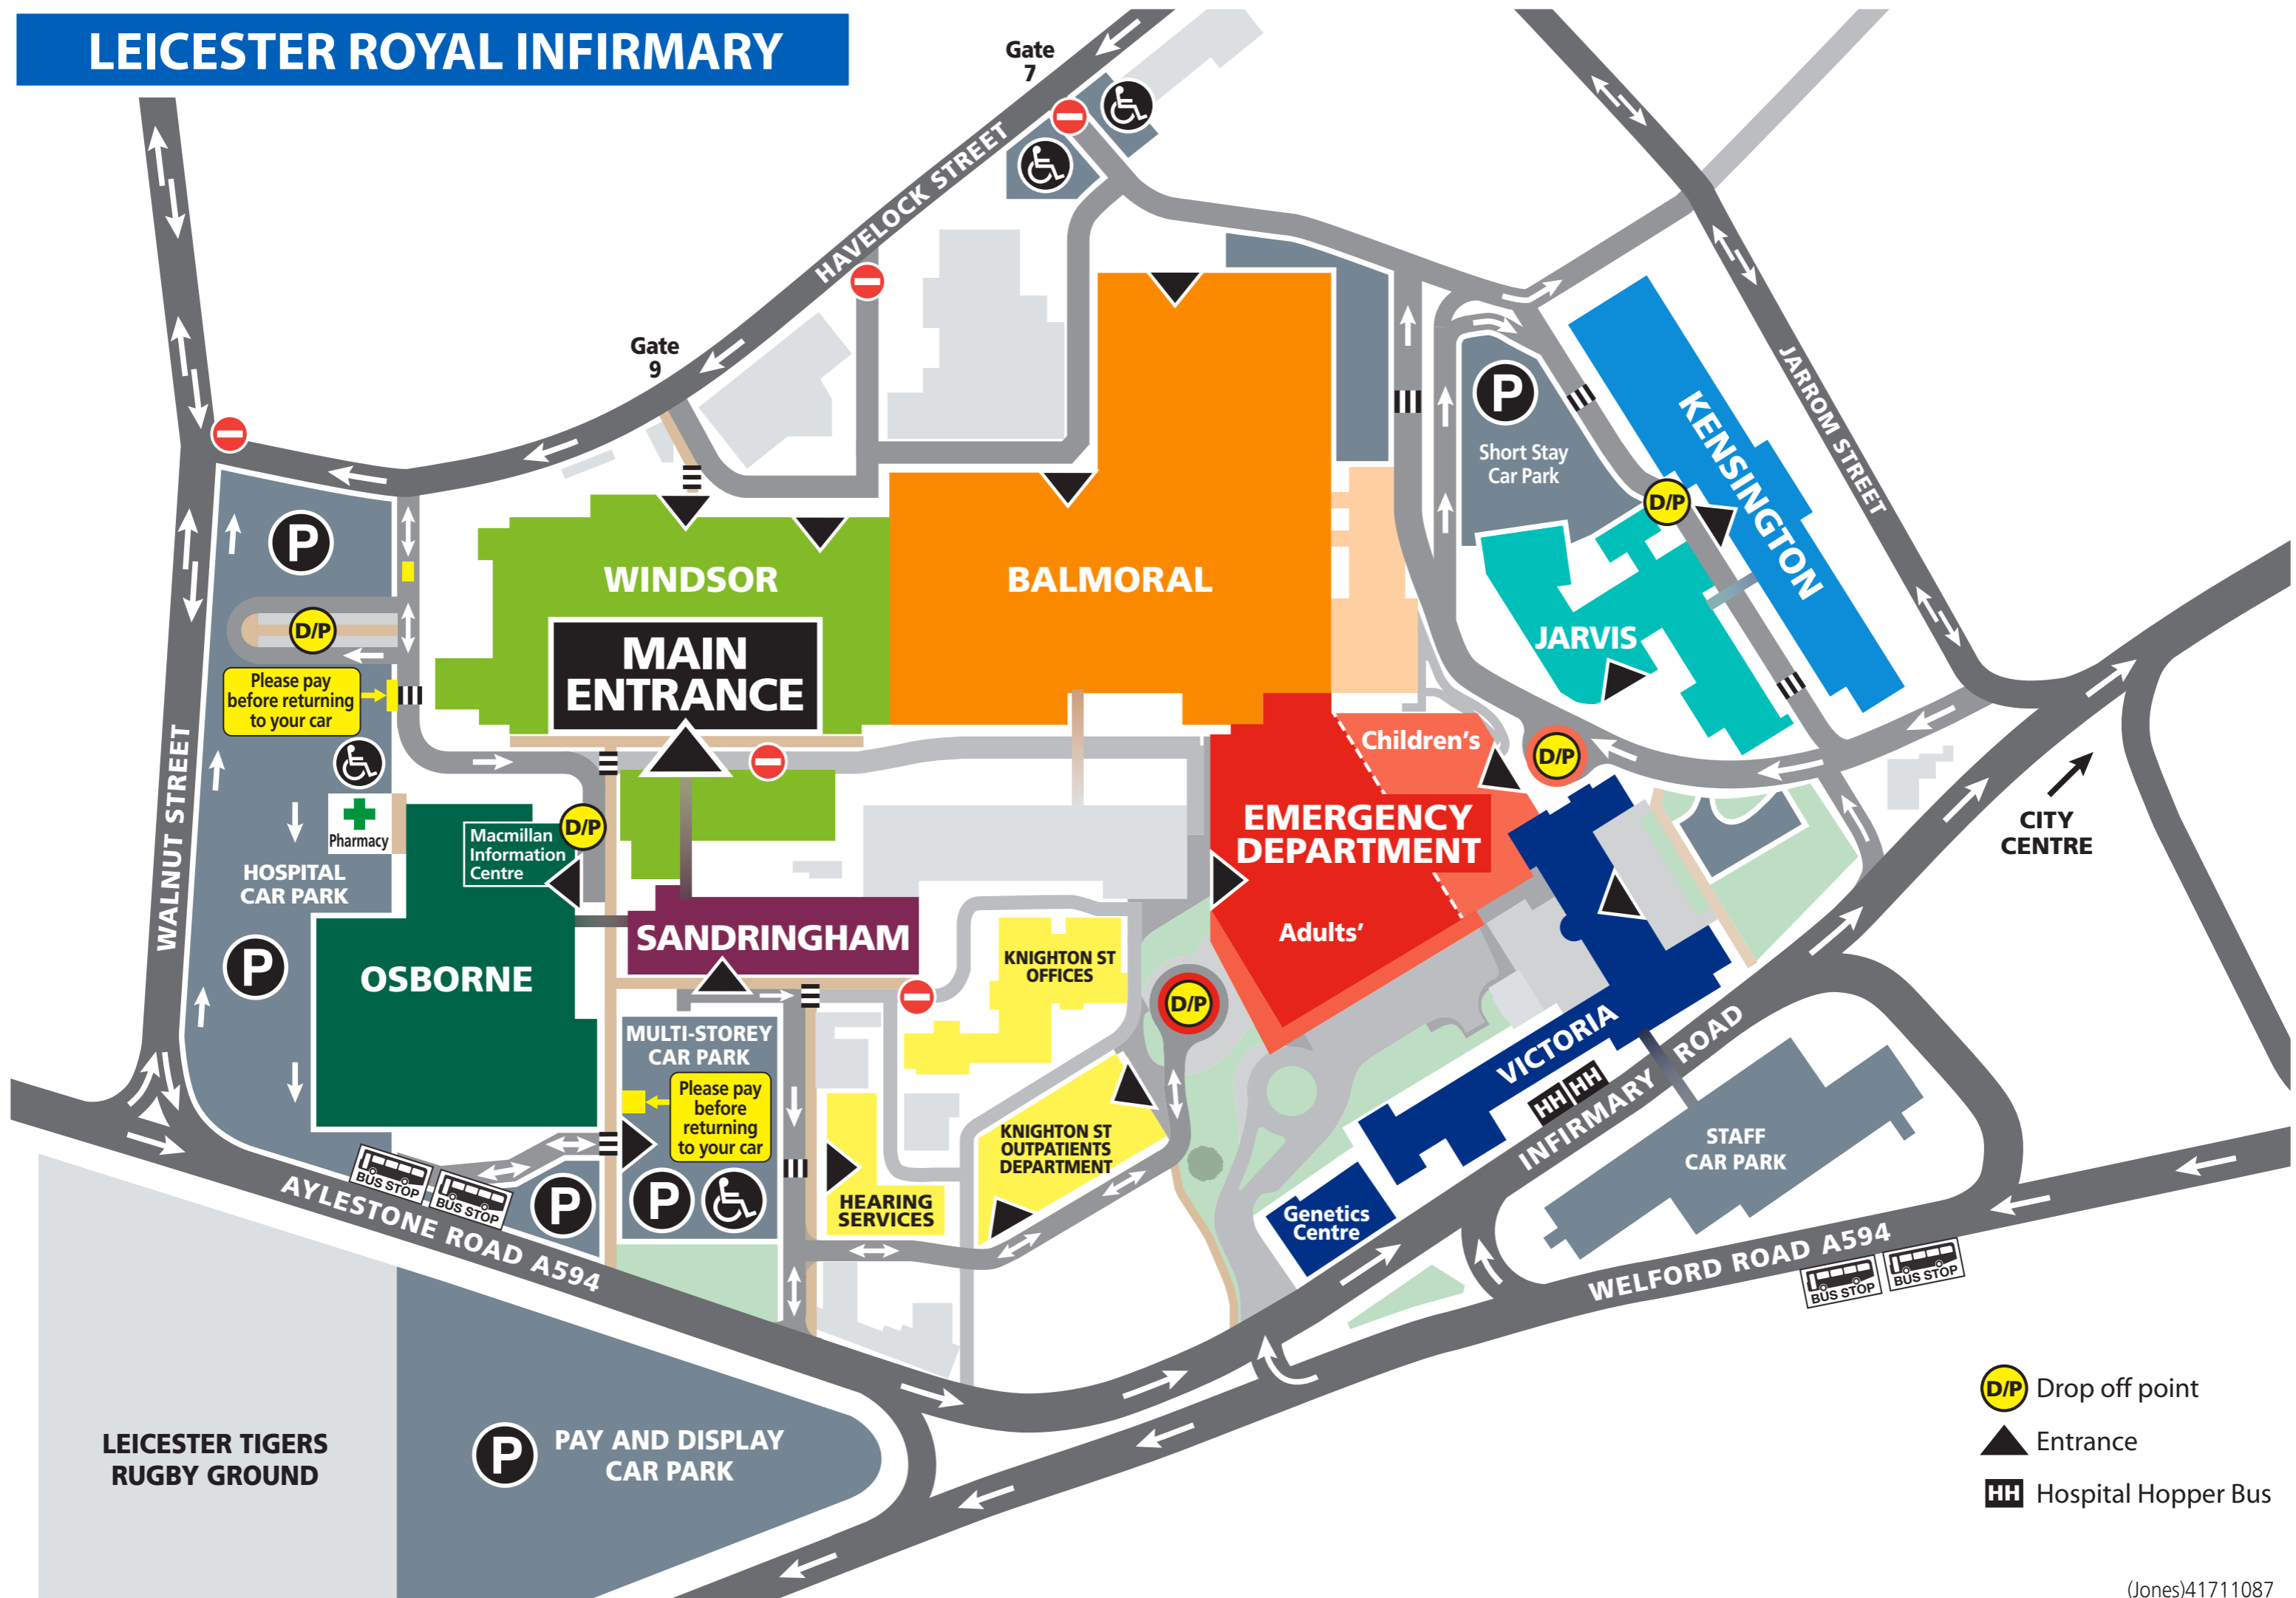

# LEICESTER ROYAL INFIRMARY

Drop off point

Entrance

Hospital Hopper Bus